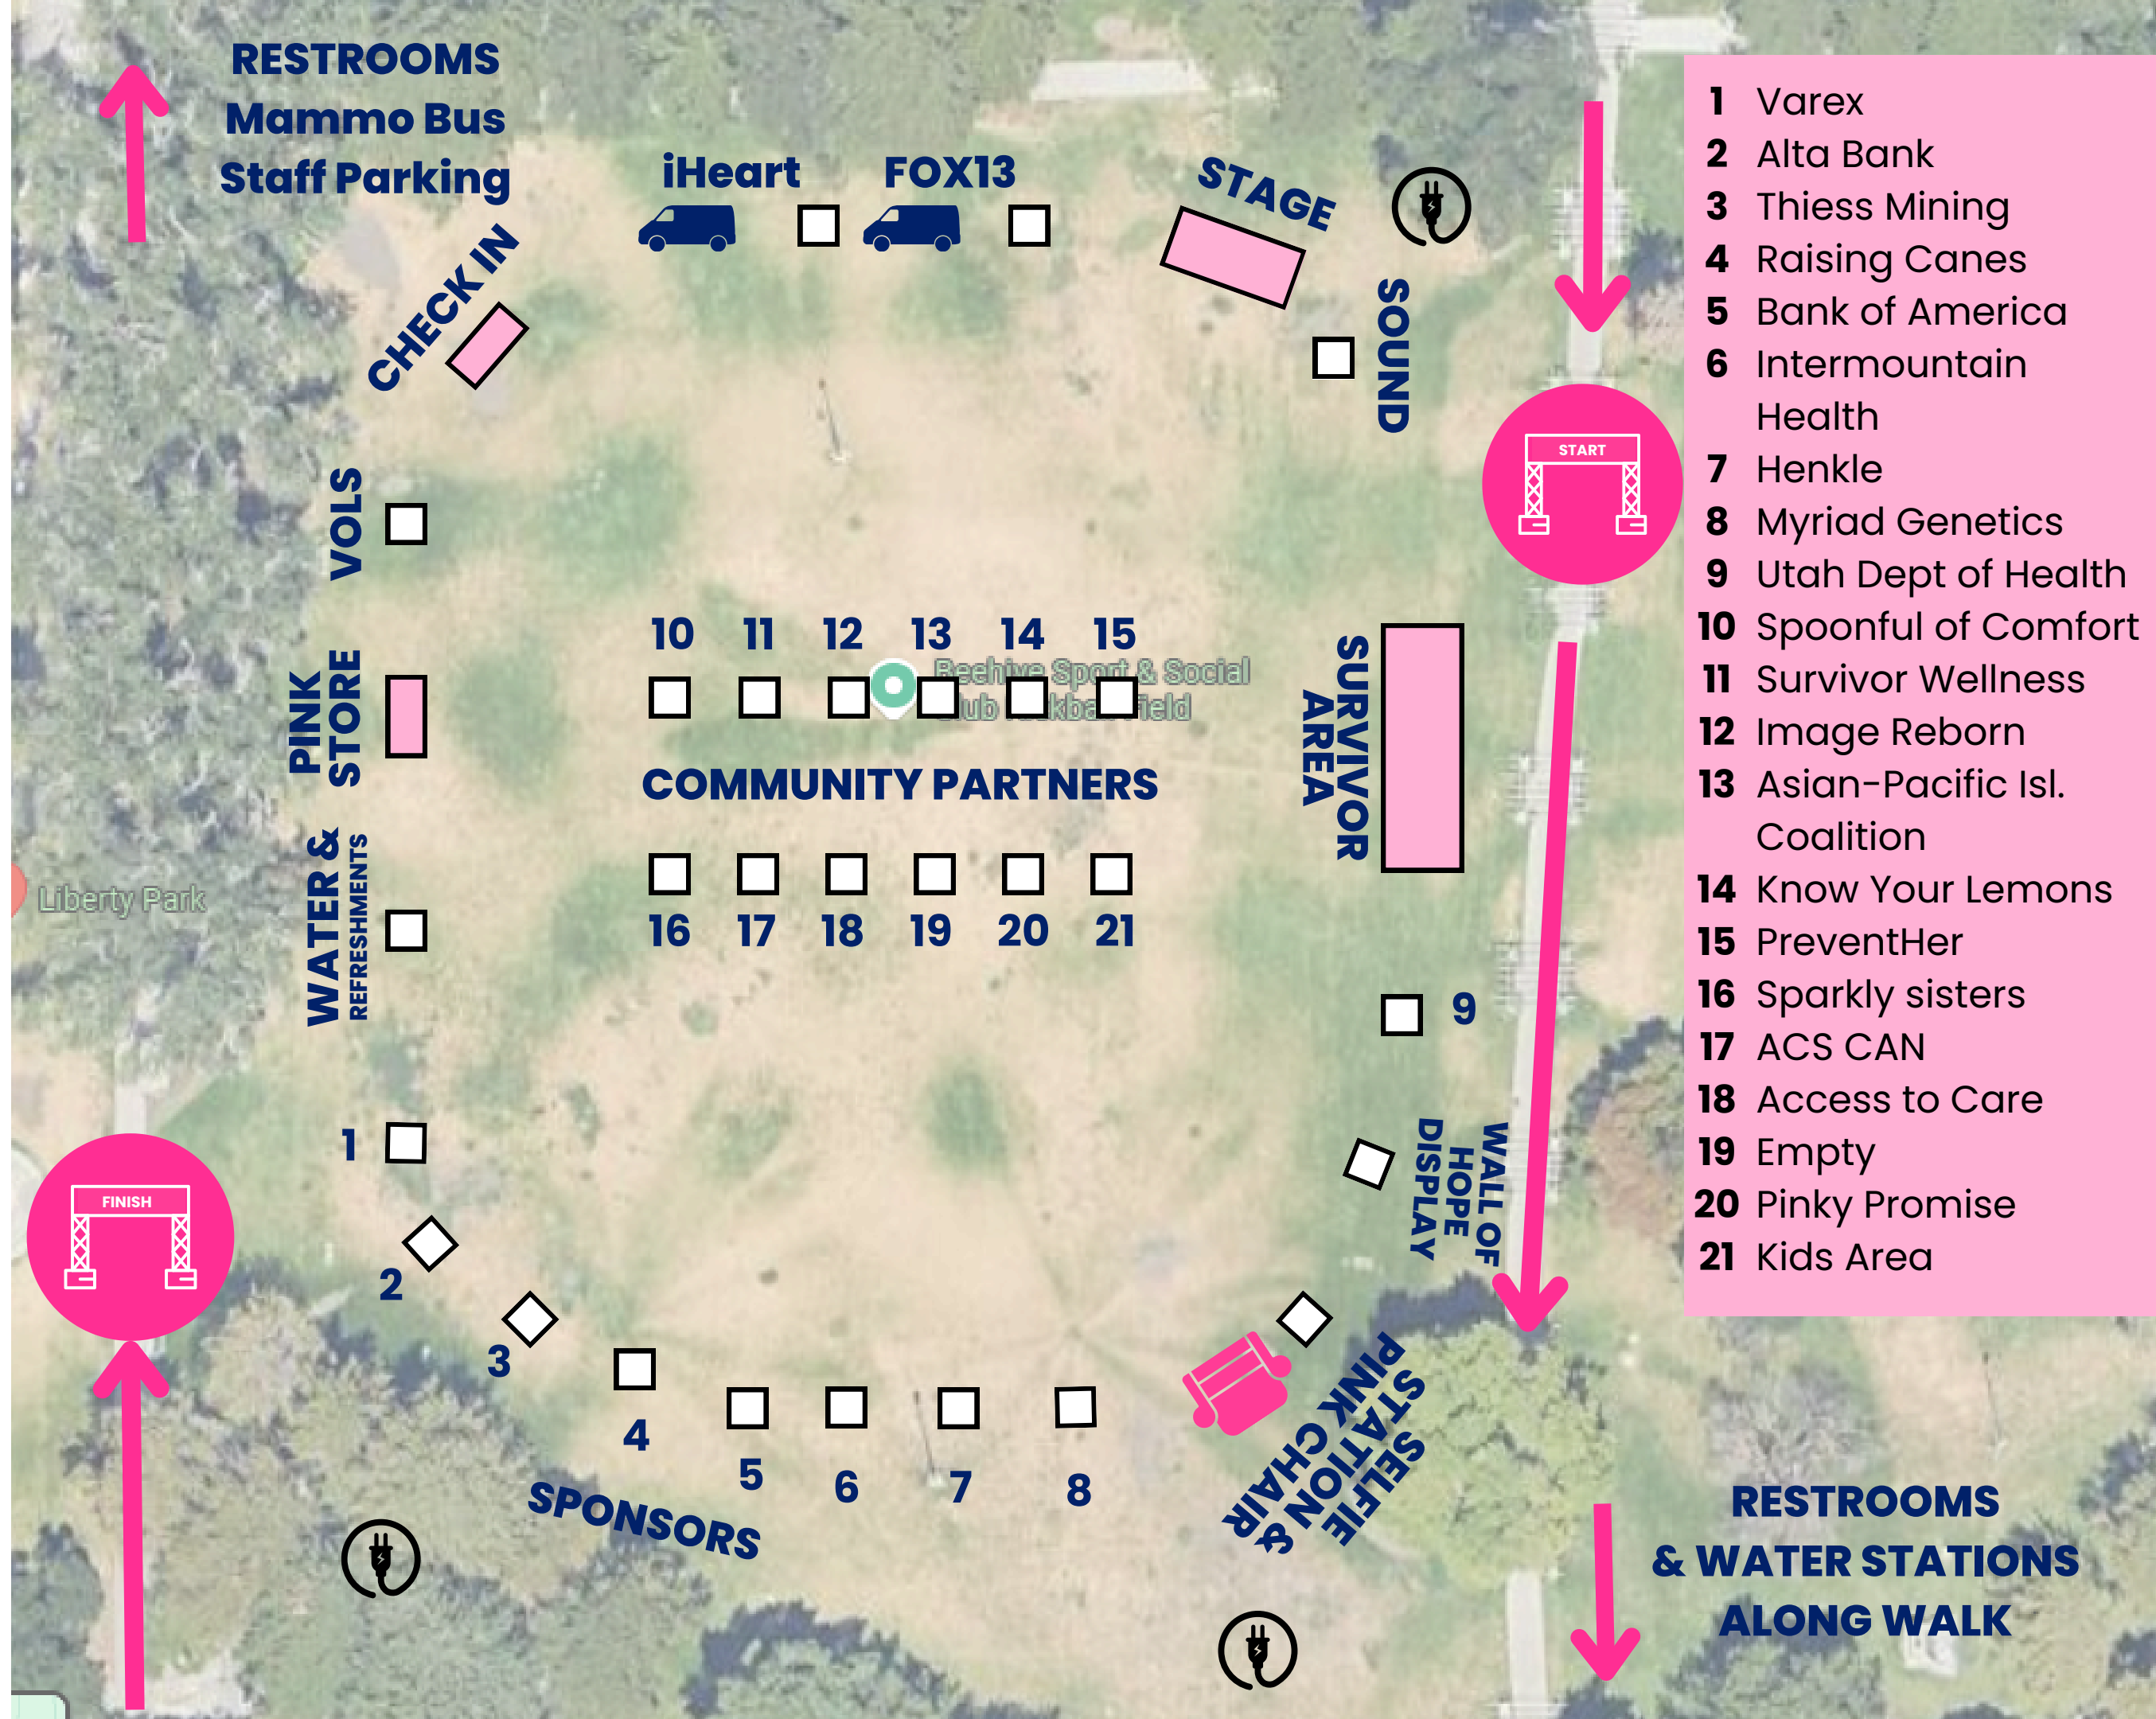

# EVENT AREA

Liberty Park  
 East 1040 South  
 Salt Lake City, UT

Event takes place in East Event Area of park, marked on map.

The Walk will start and end in the East Event Area. Walk south down 700 S to 1700 S. Walk West on 1700 S to 600 E. Walk North on 600 E back to Liberty Park.

Free parking is available inside the park.

- 1 Varex
- 2 Alta Bank
- 3 Thiess Mining
- 4 Raising Canes
- 5 Bank of America
- 6 Intermountain Health
- 7 Henkle
- 8 Myriad Genetics
- 9 Utah Dept of Health
- 10 Spoonful of Comfort
- 11 Survivor Wellness
- 12 Image Reborn
- 13 Asian-Pacific Isl. Coalition
- 14 Know Your Lemons
- 15 PreventHer
- 16 Sparkly sisters
- 17 ACS CAN
- 18 Access to Care
- 19 Empty
- 20 Pinky Promise
- 21 Kids Area